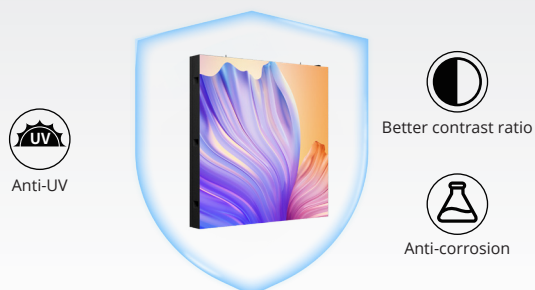

Customized MASK, Higher Detail Quality

- Anti-UV
- Anti-corrosion
- Better contrast ratio