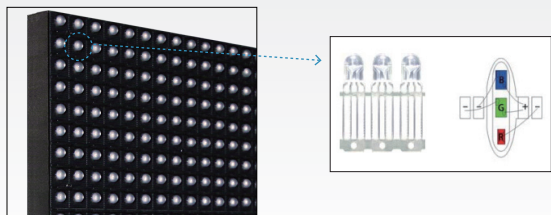

Specifications	OD-660	OD-800	OD-100
Pixel Pitch (mm)	6.67	8	10
LED Type	DIP570 RGB 3-in-1		
Application	Outdoor		
Module Size (mm)	320x160		
Module Resolution (pixel)	48x24	40x20	32x16
Cabinet Size (mm)	960x960x147		
Cabinet Resolution (pixel)	144x144	120x120	96x96
Brightness (cd/m ²)	8000-10000		
Refresh Rate (Hz)	3840		
Contrast Ratio	6000:1		
Gray Scale (Bit)	14-16		
Power Consumption (W/m ²) Max./Avg.	520/172 or 380/125 (E version)	550/185 or 350/117 (E version)	
Viewing Angle (H/V)	120° / 55°		
Life Span (Hr)	≥100,000		
IP Rate (Front/Back)	IP65 / IP54		
Maintenance Type	Front / Back		
Cabinet Material	Iron		
Cabinet Weight (Kg)	50.6	46.1	42.9
Curve	Customized		
Installation method	Wall Mounted / Fixed		

Key Features

Brightness 8000nit

- Patented DIP570 3-in-1 LED with selected LED chip and structure design, easily meet high brightness requirements while much less power consumption and better heat dissipation